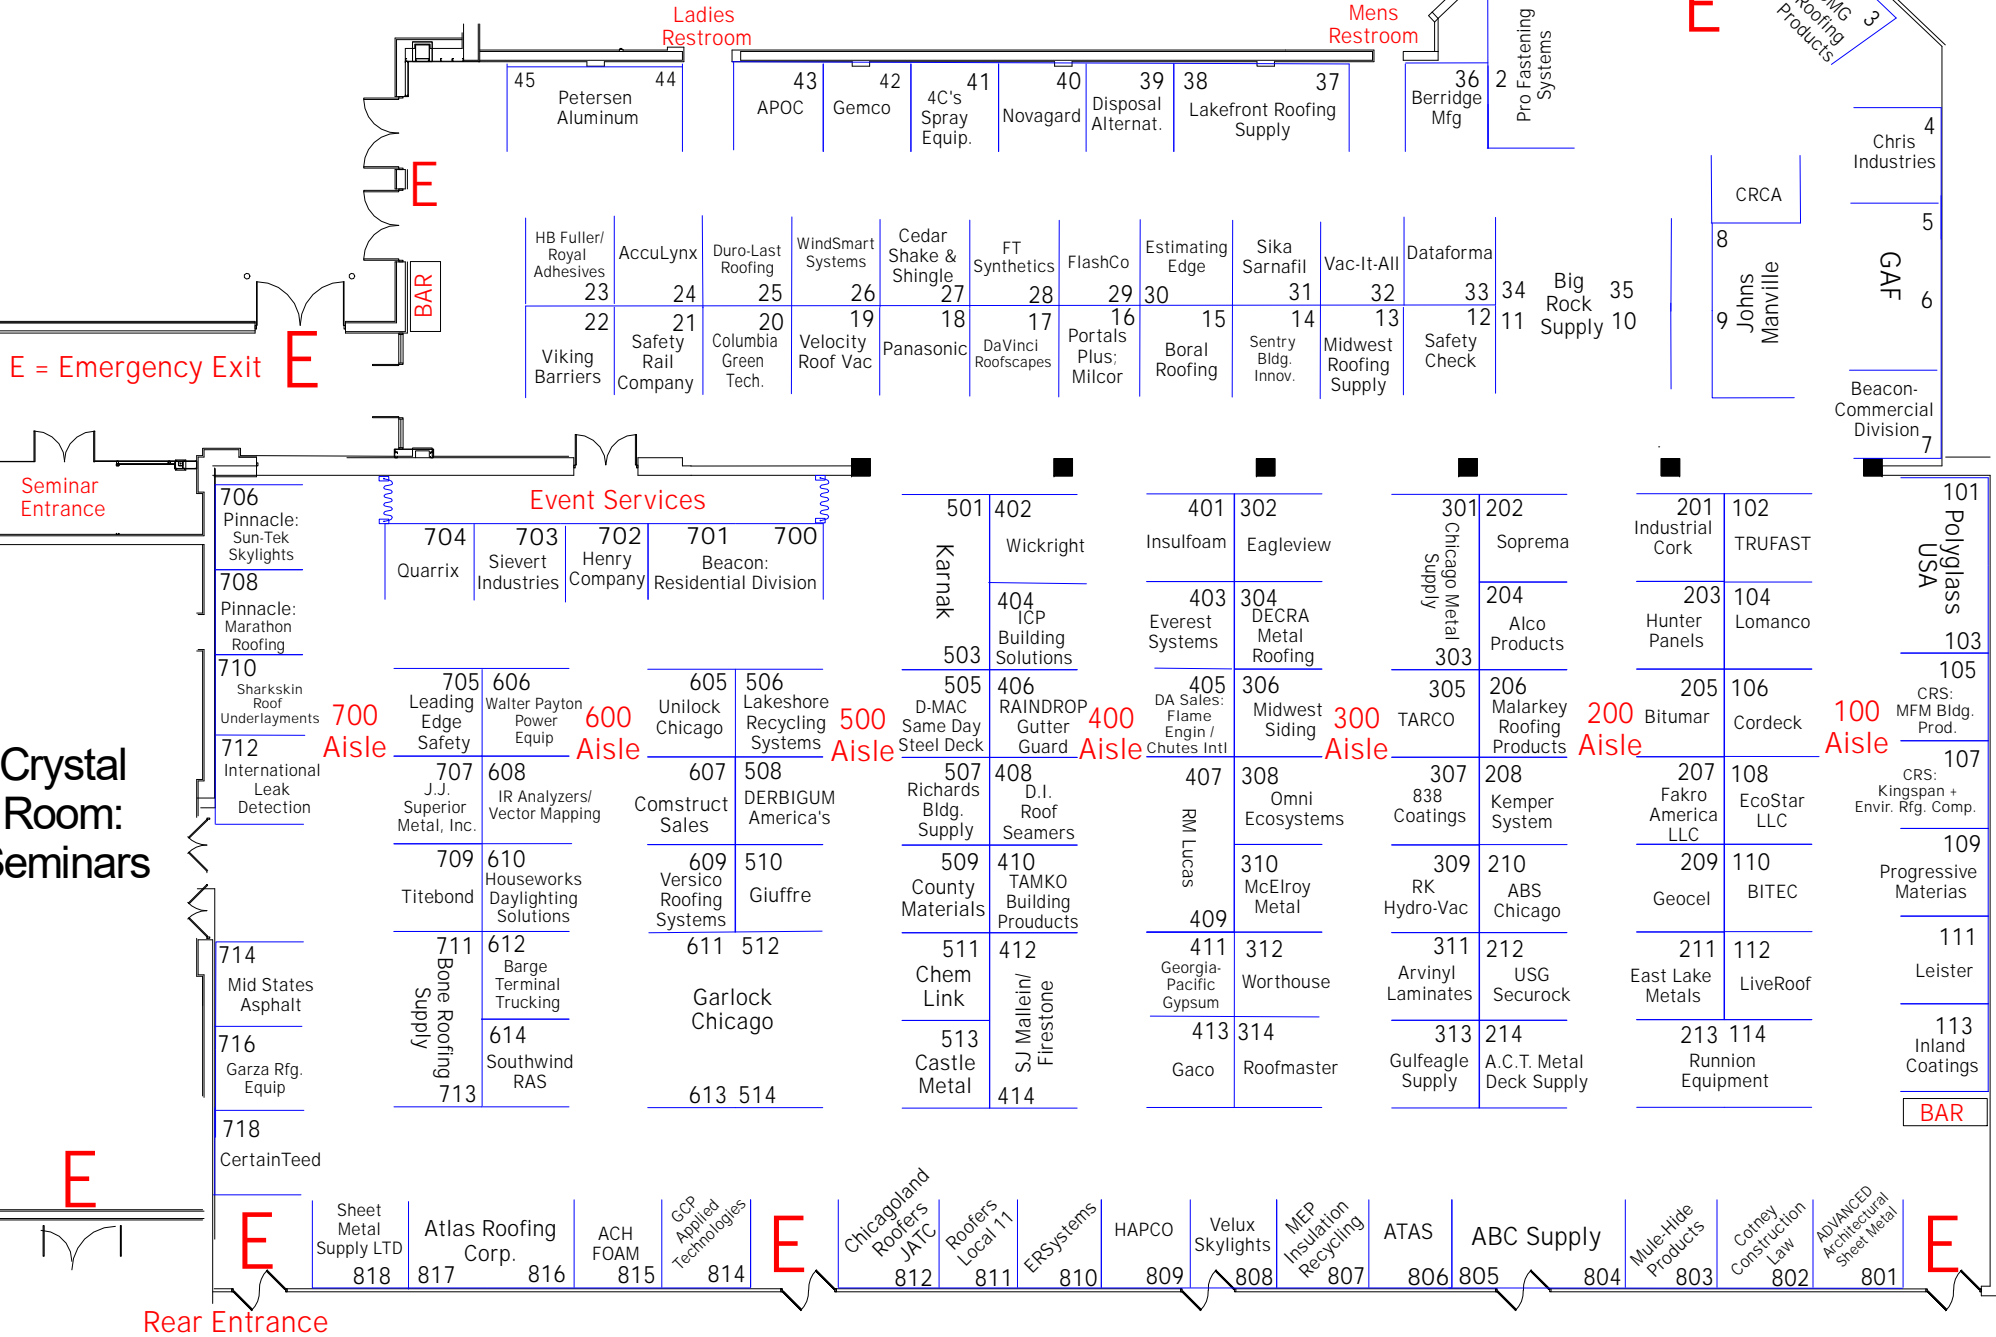

\*Located in the Lobby  
 CERTA Training Prog- Lobby 2  
 CSI CHICAGO - Lobby 3  
 Latino Worker Safety Center - 4  
 NRCA - Lobby 1

# CRCA Trade Show & Seminars EXHIBIT HALL FLOOR PLAN Drury Lane Conference Ctr. January 16-17, 2020

Entrance to Drury Ln. Theater  
 \*Safety Seminar  
 Registration CEU Pick Up  
 Trade Show Floor Entrance

E = Emergency Exit

Crystal Room: Seminars

Rear Entrance