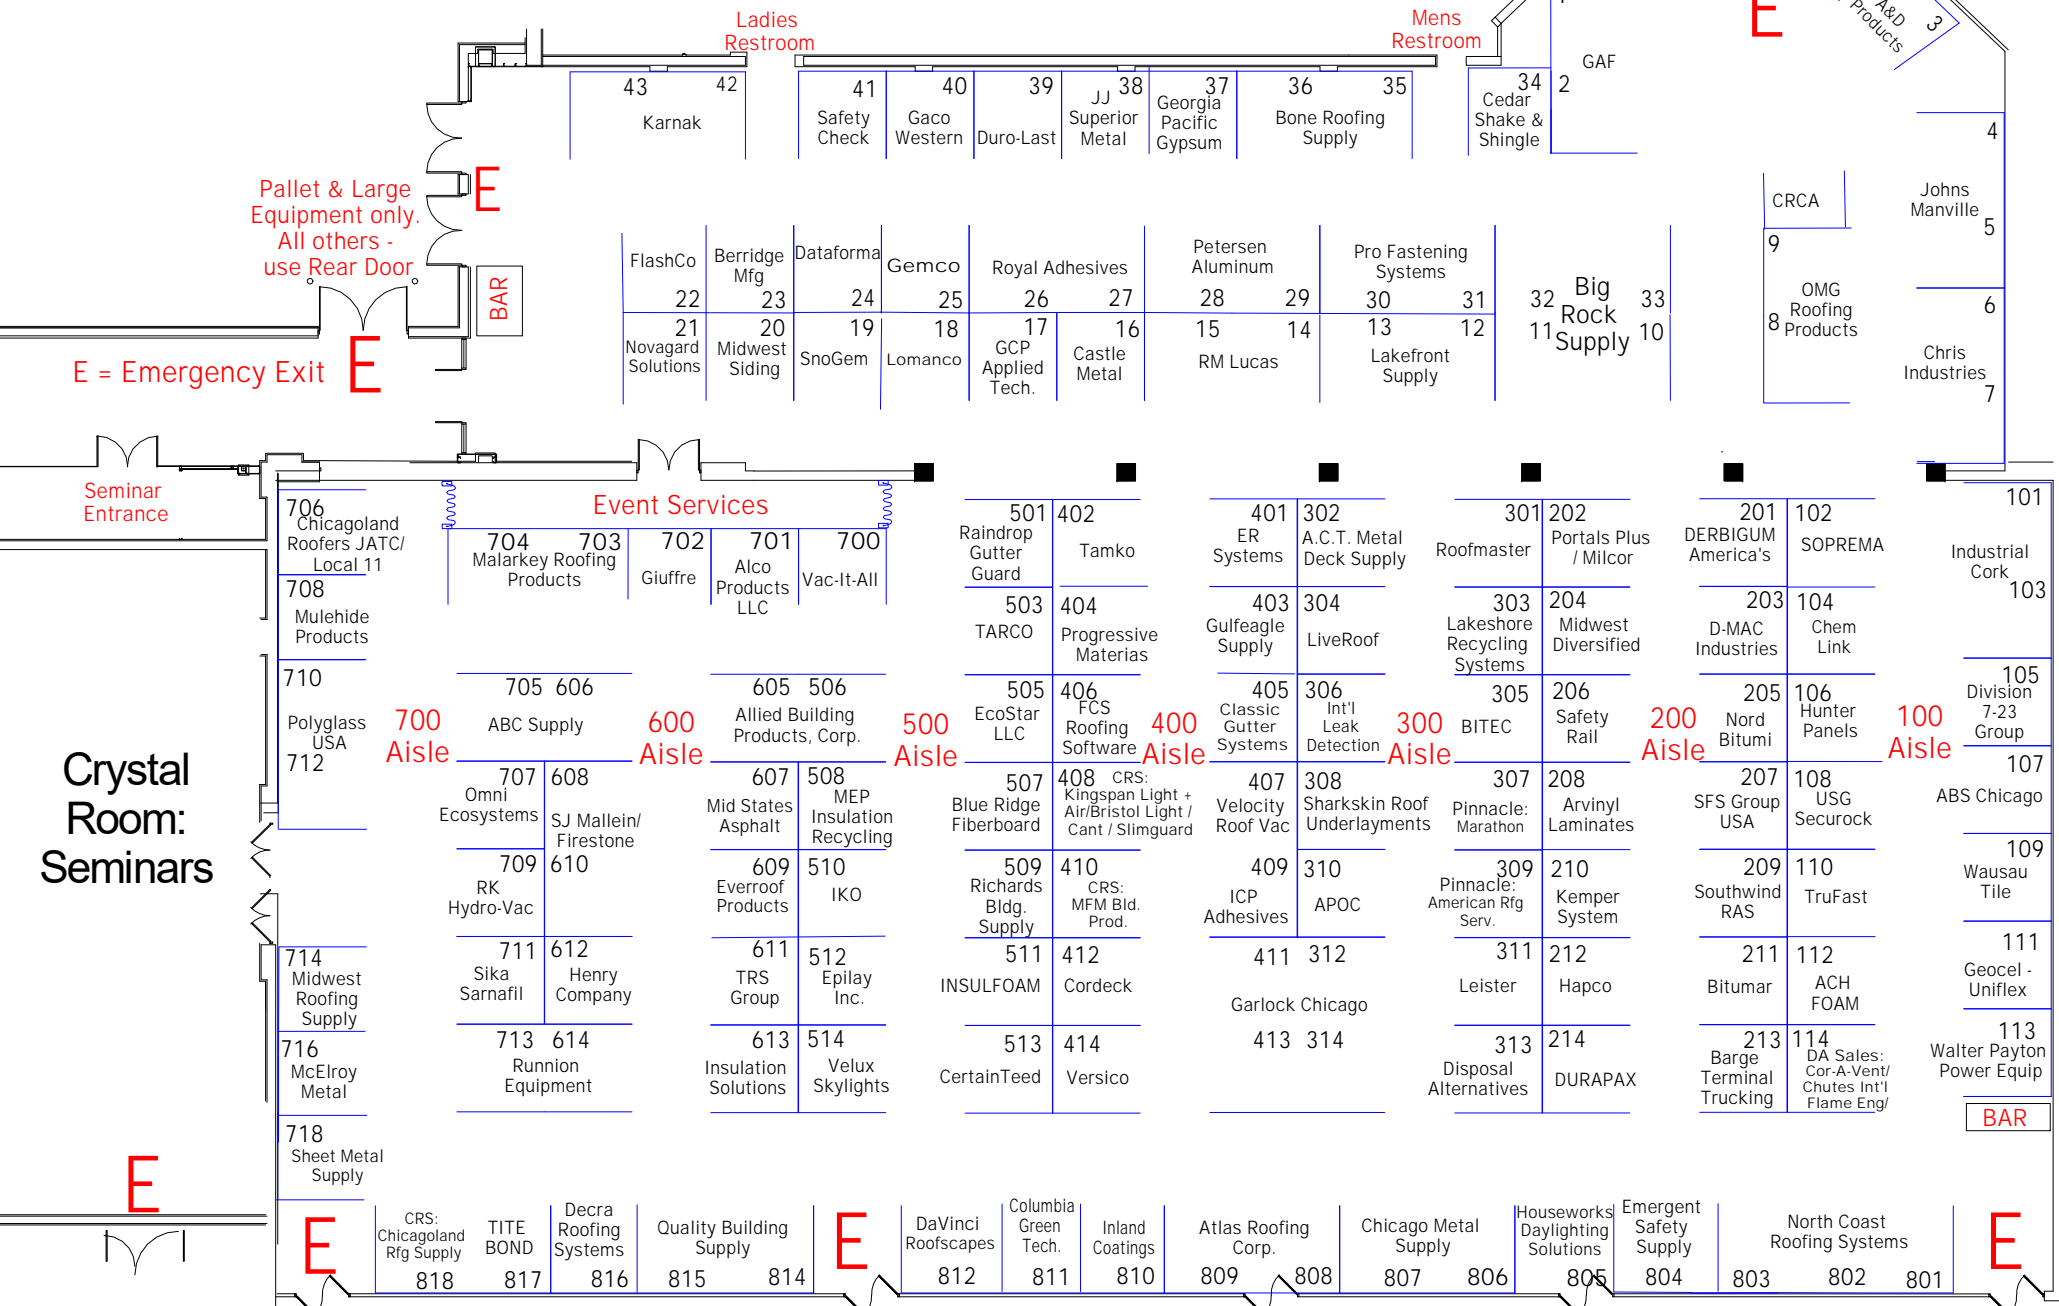

*Located in the Lobby
 ASA Chicago - Lobby 3
 CERTA - Lobby 2
 CSI CHICAGO - Lobby 4
 NRCA - Lobby 1

2018 CRCA Trade Show & Seminars EXHIBIT HALL FLOOR PLAN Drury Lane Conference Ctr.

Entrance to Drury Ln. Theater
 *Safety Seminar
 Registration CEU Pick-Up
 Trade Show Floor Entrance

See Reverse side for Emergency Plan