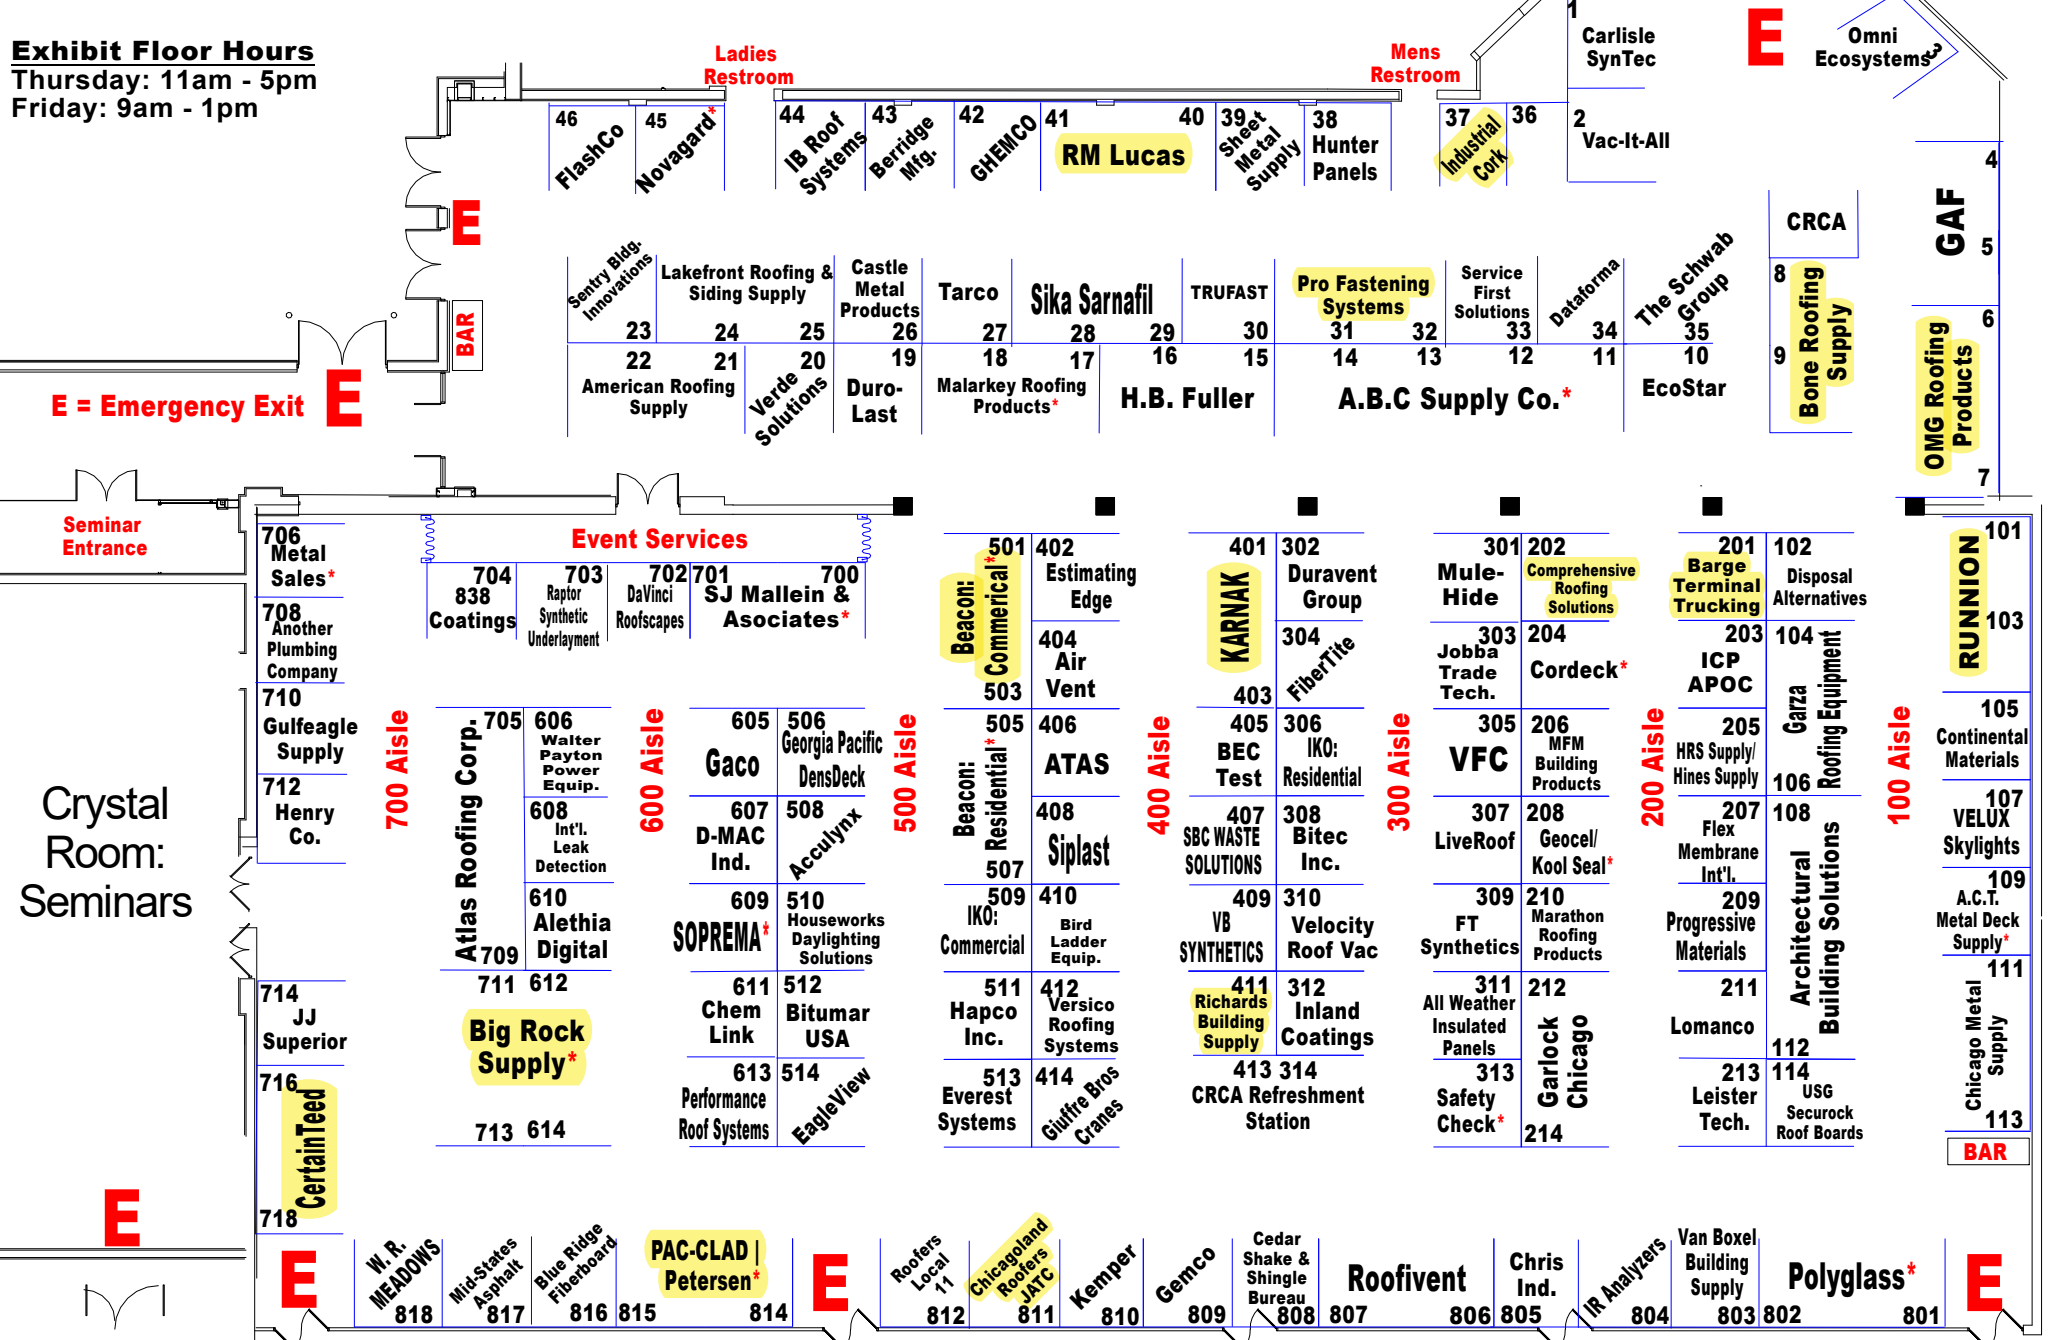

2024 CRCA Trade Show Exhibit Floor Plan

January 17-19, 2024

Drury Lane Conference Center

Entrance to Drury Ln. Theater Safety Seminar

Registration

Trade Show Floor Entrance

Exhibit Floor Hours
 Thursday: 11am - 5pm
 Friday: 9am - 1pm

Denotes 40 Year Exhibitor

Lobby Booths:
 CSI Chicago
 NRCA

Exhibit Hall Hours
 Thursday, January 18: 11 am - 5 pm
 Friday, January 19: 9 am - 1 pm