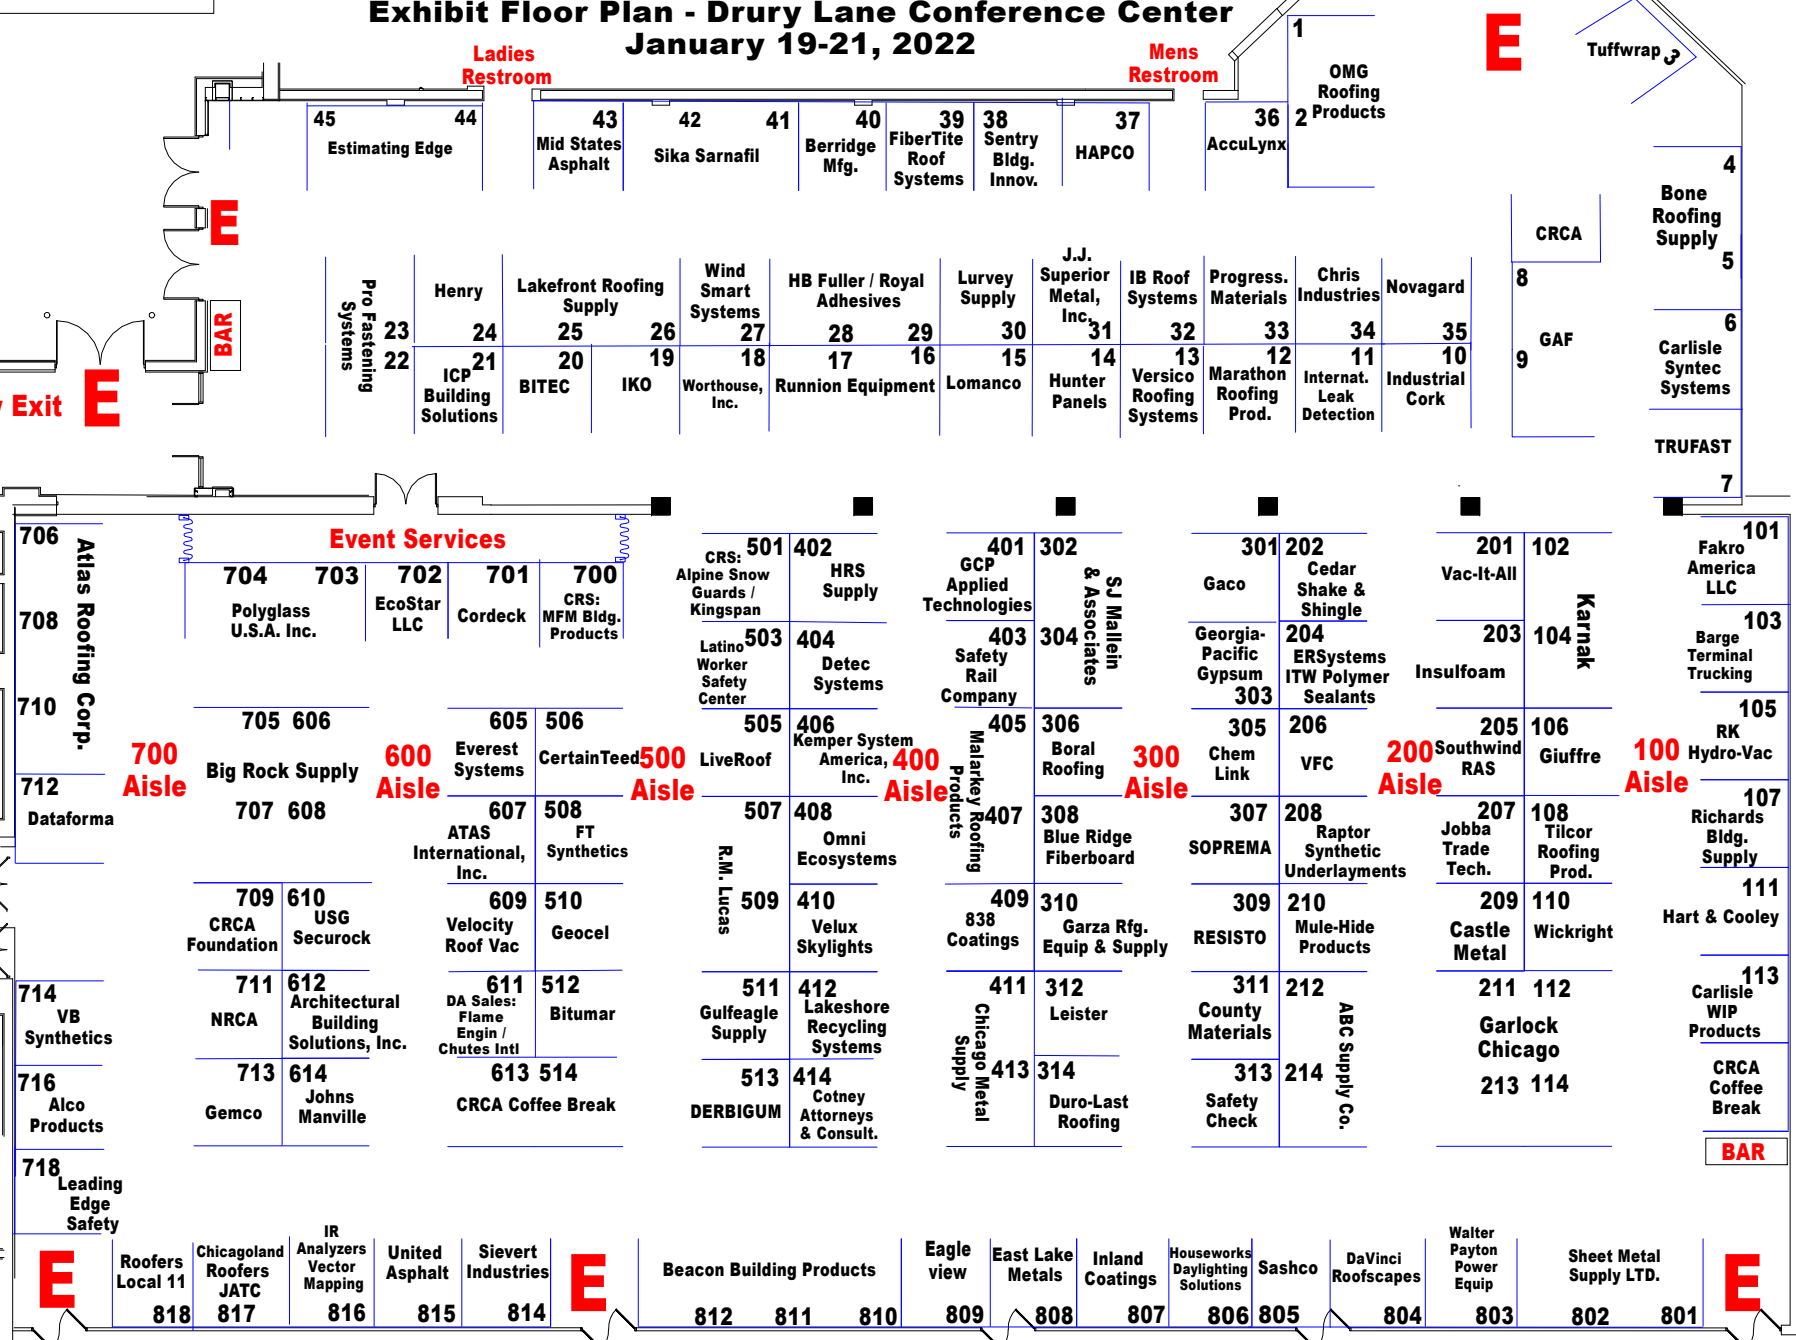

Exhibit Hours:
Thursday, 11 am - 5 pm
Friday, 9 am - 1 pm

Entrance to Drury Ln. Theater
*Safety Seminar

Registration

Trade Show Floor Entrance

*Located in the Lobby
CSI CHICAGO - Lobby 1
ASA Chicago - Lobby 2

**Exhibit Floor Plan - Drury Lane Conference Center
January 19-21, 2022**

Ladies Restroom

Mens Restroom

E = Emergency Exit

Seminar Entrance
Crystal Room: Seminars

Rear Entrance

BAR