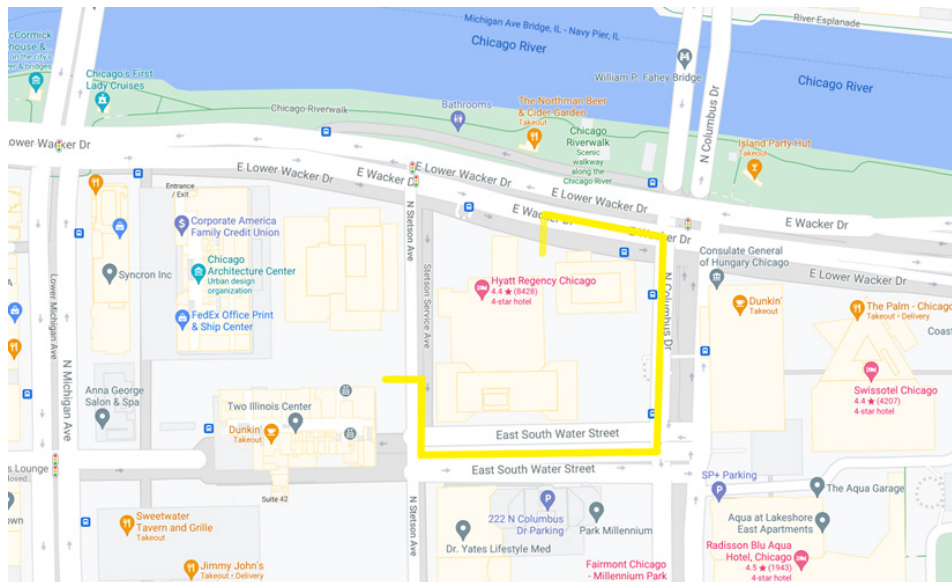

**HYATT
REGENCY®**
CHICAGO

HOTEL INFORMATION

151 E. Wacker Drive Chicago, IL 60601 T+1 312 565 1234

DIRECTIONS FROM FRONT DRIVE TO 111 EAST WACKER GARAGE - DRIVING

- Take a right out of the hotel onto E. Wacker Drive
- Take first right onto Columbus Drive
- At the first stop sign take a right to the middle lane going down on Water Street, this will take you to Lower Stetson

DIRECTIONS FROM 111 EAST WACKER GARAGE TO FRONT DESK - WALKING

- Come up Parking Garage Elevator to Illinois Center
- Click on the yellow button labeled - **C - Concourse Level Pay Station/Hotels**
- Take an immediate right up the ramp through the double doors
- Walk down the hallway until you get to the escalator (do **not** go up)
- Take a right down the concourse hallway pass the Comiskey meeting room. Go all the way down the hallway until you get to another set of escalators
- At this time, you can either go up two escalators or take the elevator on the right to Floor Two (Blue Level)

DIRECTIONS FROM FRONT DESK TO 111 EAST WACKER GARAGE - WALKING

- Head down two sets of escalators to the Concourse Level
- Take immediate left and head all the way down the Concourse hallway past the Comiskey meeting room
- Once you have passed the next set of escalators, take an immediate left toward Wrigley meeting room
- Walk down through the double glass doors into the Illinois Center
- The elevators to the garage will be on your immediate left

111 EAST WACKER GARAGE PARKING RATES

- 30 Minutes - \$12.00
- 1 Hour - \$21.00
- 2 Hours - \$25.00
- 12 Hours - \$31.00
- 24 Hours - \$53.00