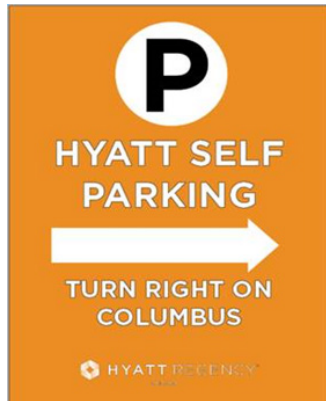

**HYATT
REGENCY®**
CHICAGO

HOTEL INFORMATION

151 E. Wacker Drive Chicago, IL 60601 T+1 312 565 1234

DIRECTIONS FROM FRONT DRIVE TO 111 EAST WACKER GARAGE - DRIVING

- Take a right out of the hotel onto E. Wacker Drive
- Take first right onto Columbus Drive
- At the first stop sign take a right to the middle lane going down on Water Street, this will take you to Lower Stetson

DIRECTIONS FROM 111 EAST WACKER GARAGE TO FRONT DESK - WALKING

- Come up Parking Garage Elevator to Illinois Center
- Click on the yellow button labeled - **C - Concourse Level Pay Station/Hotels**
- Take an immediate right up the ramp through the double doors
- Walk down the hallway until you get to the escalator (do **not** go up)
- Take a right down the concourse hallway pass the Comiskey meeting room. Go all the way down the hallway until you get to another set of escalators
- At this time, you can either go up two escalators or take the elevator on the right to Floor Two (Blue Level)